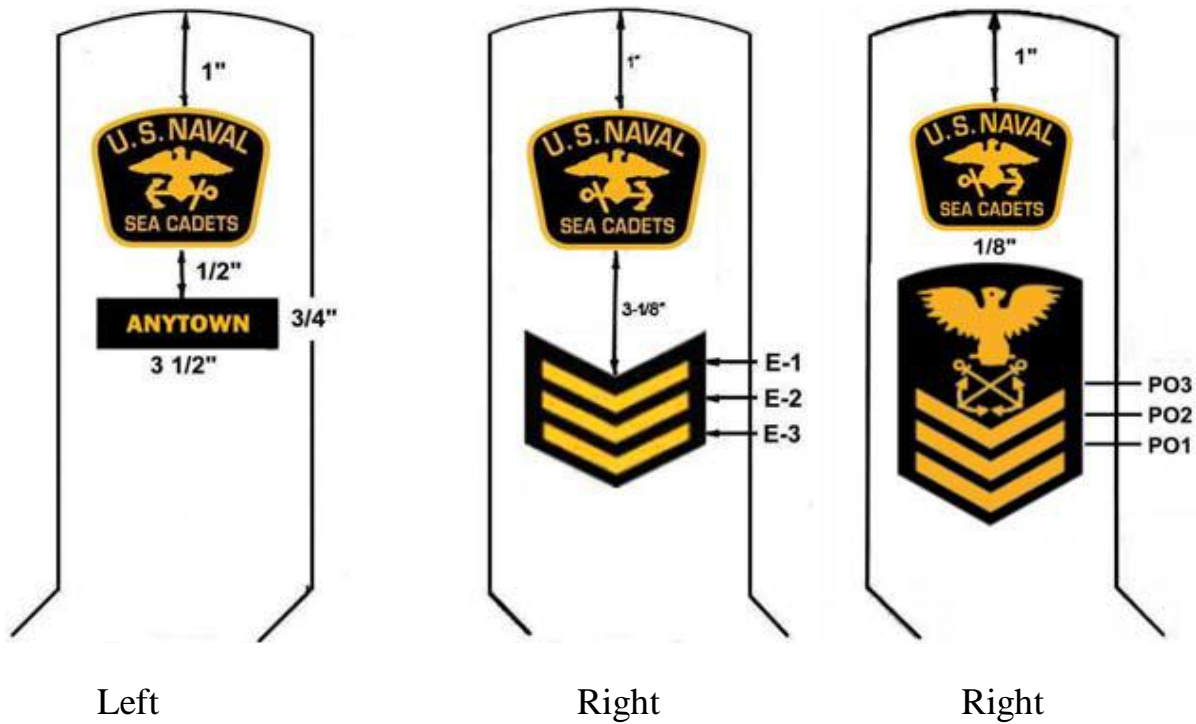

NSCC/NLCC INSIGNIA

The US Navy has given special permission to the US Naval Sea Cadet Corps and the US Naval League Cadet Corps to wear its uniforms. You will be required to wear NSCC/NLCC patches (called flashes) on all uniform blouses, jumpers, and jackets with the exception of the NWU parka.

Sea Cadets

The diagram below shows the proper placement of the NSCC insignia

NOTE the eagle and anchor face toward the front of the uniform

Navy League Cadets

The diagram below shows the proper placement of the NLCC insignia